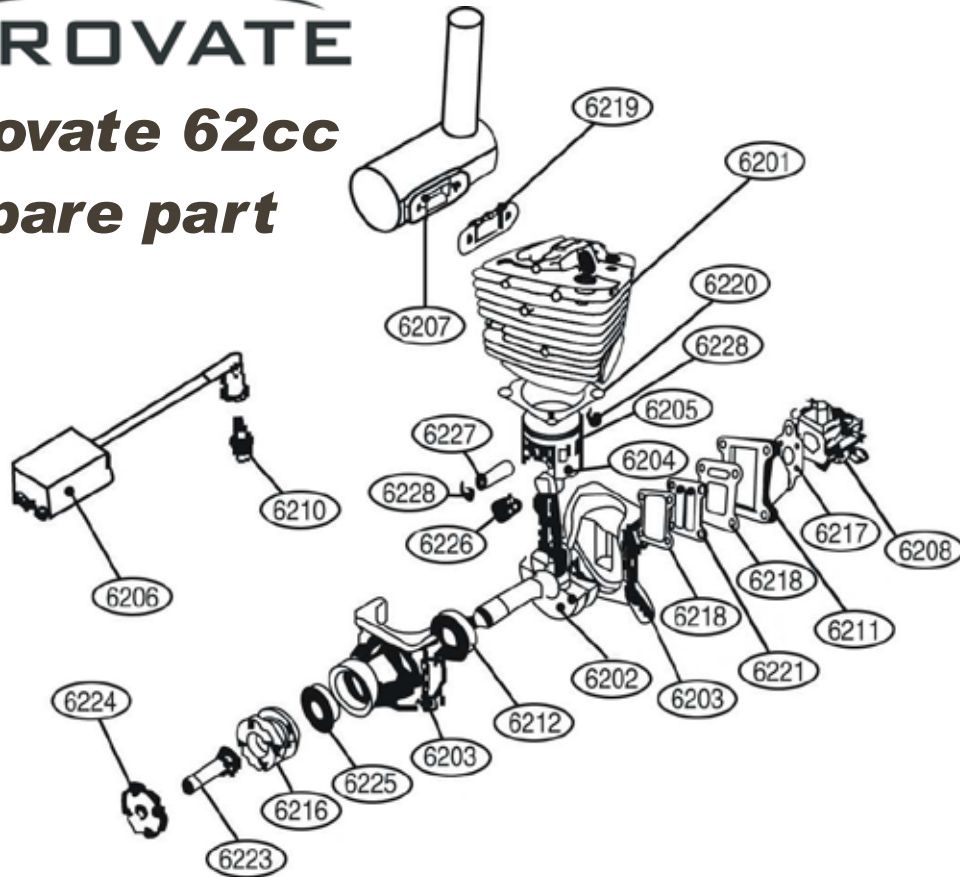

AEROVATE

Aerovate 62cc

Spare part

Aerovate is a KMP brand name

1	CYLINDER	6201
2	CRANKSHAFT accessory	6202
3	CRANKCASE SET(front)	6203
4	CRANKCASE SET(rear)	6203
5	PISTON accessory	6228+6205+6204+6226
6	PROP HUB accessory	6224+6223+6216
7	BEARINGS	6225,6212
8	IGNITION SET	(included sensor) 6206
9	GASKET SET	6219+6220+6218+6217
10	WRIST PIN BEARING	6226
11	REED VALVE & INSULATOR	6221,6211
12	CARBURETOR	6208
13	SPARK PLUG	6210
14	MUFFLER	6207
15	SCREW SET	