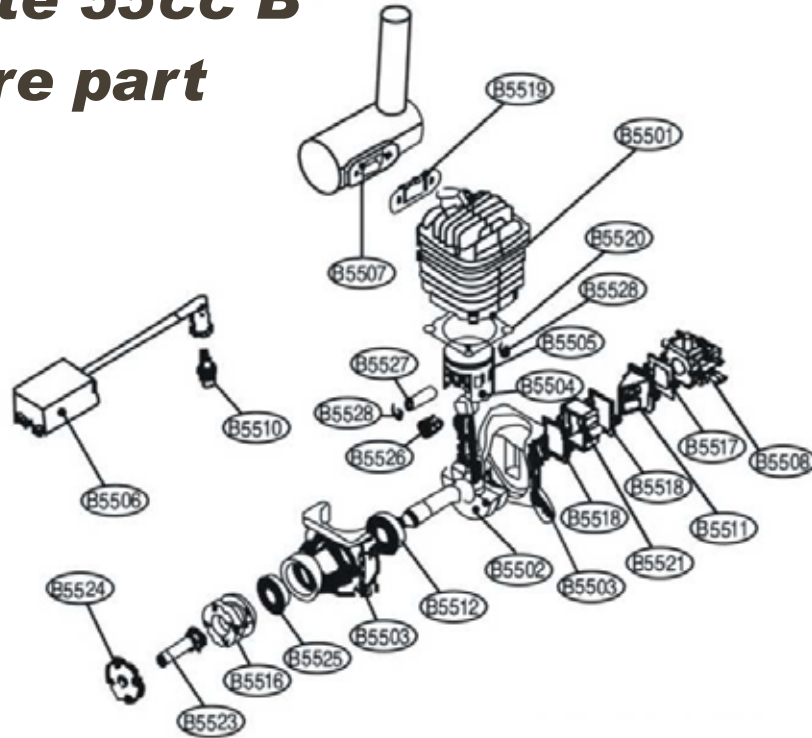

Aerovate 55cc B

Spare part

Aerovate is a KMP brand name

1	CYLINDER	B5501
2	CRANKSHAFT accessory	B5502
3	CRANKCASE SET(front)	B5503
4	CRANKCASE SET(rear)	B5503
5	PISTON accessory	B5504+B5526+B5528+B5527+B5505
6	PROP HUB accessory	B5516+B5523+B5524
7	BEARINGS	B5512,B5525
8	IGNITION SET	(included sensor) B5506
9	GASKET SET	B5517+B5518+B5520+B5519
10	WRIST PIN BEARING	B5526
11	REED VALVE & INSULATOR	B5511+B5521
12	CARBURETOR	B5508
13	SPARK PLUG	B5510
14	MUFFLER	B5507
15	SCREW SET	