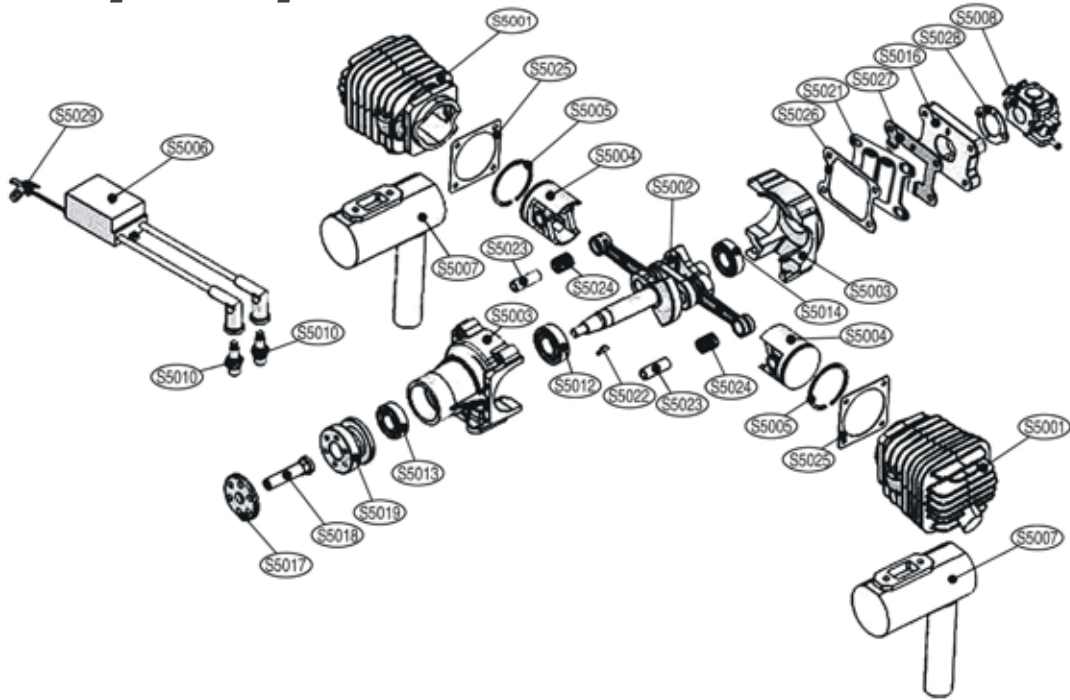

Aerovate 50cc Twin

Spare part

Aerovate is a KMP brand name

1	CYLINDER	S5001
2	CRANKSHAFT accessory	S5002
3	CRANKCASE SET(front)	S5003
4	CRANKCASE SET(rear)	S5003
5	PISTON accessory	S5004+S5023+S5024+S5022+S5005
6	ROP HUB accessory	S5017+S5018+S5019
7	BEARINGS	S5012,S5013,S5014
8	IGNITION SET (included sensor)	S5006+S5029
9	GASKET SET	S5025+S5026+S5028+S5027
10	WRIST PIN BEARING	S5024
11	REED VALVE & INSULATOR	S5016+S5021
12	CARBURETOR	S5008
13	SPARK PLUG	S5010
14	MUFFLER	S5007
15	SCREW SET	