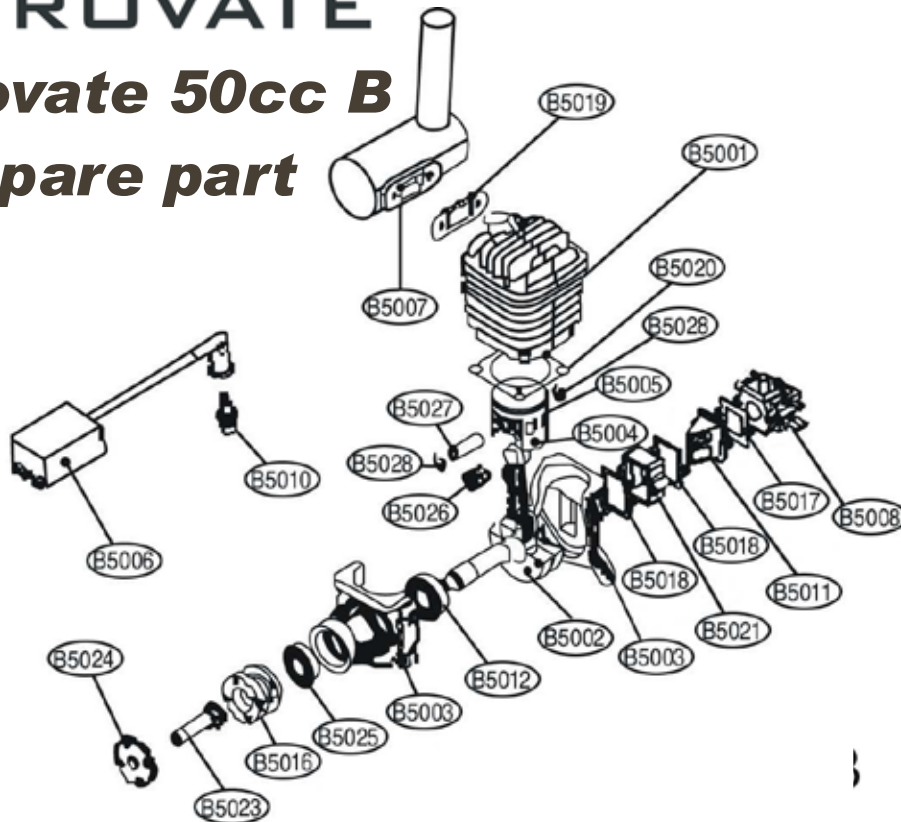

AEROVATE

Aerovate 50cc B

Spare part

Aereovate is a KMP brand name

1	CYLINDER	B5001
2	CRANKSHAFT accessory	B5002
3	CRANKCASE SET(front)	B5003
4	CRANKCASE SET(rear)	B5003
5	PISTON accessory	B5004+B5026+B5028+B5027+B5005
6	PROP HUB accessory	B5016+B5023+B5024
7	BEARINGS	B5012,B5025
8	IGNITION SET (included sensor)	B5006
9	GASKET SET	B5017+B5018+B5020+B5019
10	WRIST PIN BEARING	B5026
11	REED VALVE & INSULATOR	B5011+B5021
12	CARBURETOR	B5008
13	SPARK PLUG	B5010
14	MUFFLER	B5007
15	SCREW SET	