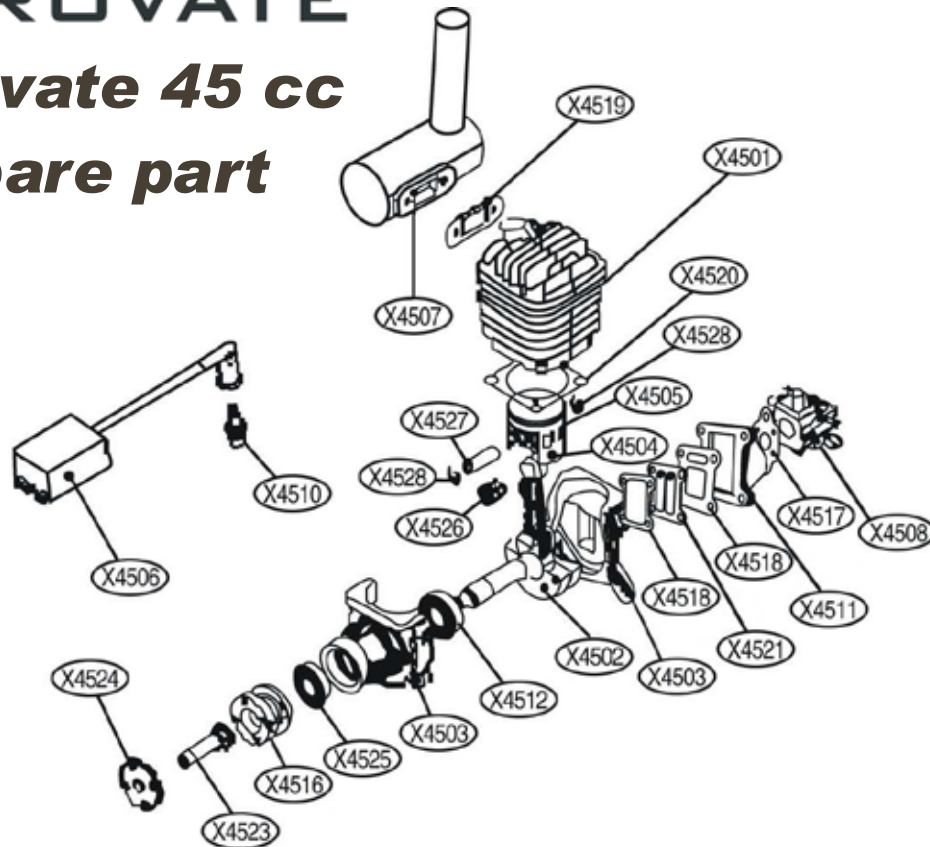

AEROVATE

Aerovate 45 cc

Spare part

Aerovate is a KMP brand name

1	CYLINDER	X4501
2	CRANKSHAFT accessory	X4502
3	CRANKCASE SET(front)	X4503
4	CRANKCASE SET(rear)	X4503
5	PISTON accessory	X4504+X4526+X4528+X4527+X4505
6	PROP HUB accessory	X4516+X4523+X4524
7	BEARINGS	X4512,X4525
8	IGNITION SET	(included sensor) X4506
9	GASKET SET	X4517+X4518+X4520+X4519
10	WRIST PIN BEARING	X4526
11	REED VALVE & INSULATOR	X4511+X4521
12	CARBURETOR	X4508
13	SPARK PLUG	X4510
14	MUFFLER	X4507
15	SCREW SET	