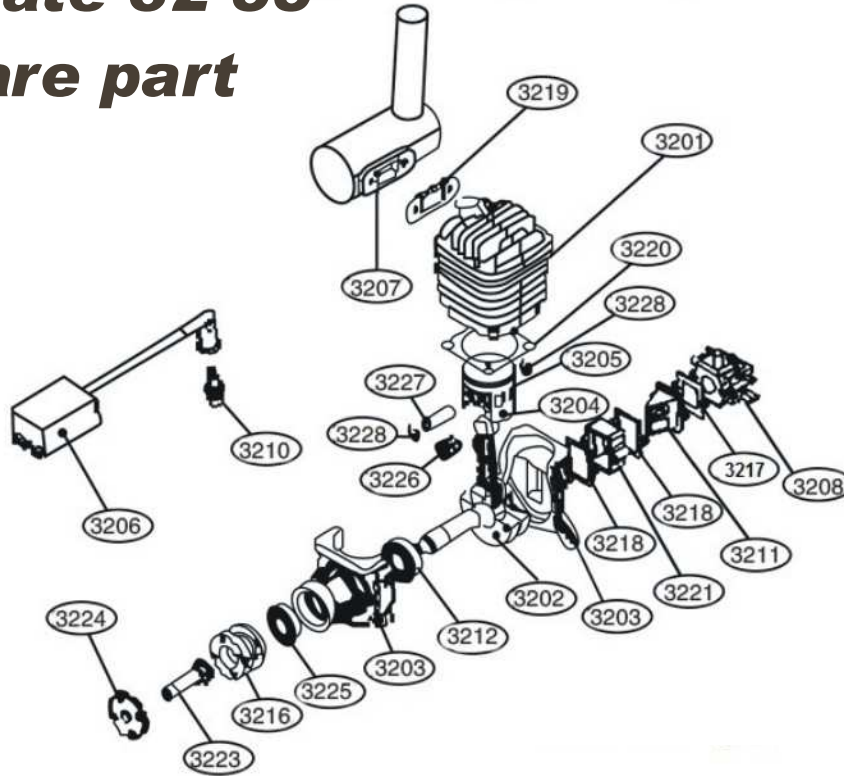

Aerovate 32 cc Spare part

Aerovate is a KMP brand name

1	CYLINDER	X3201
2	CRANKSHAFT accessory	X3202
3	CRANKCASE SET(front)	X3203
4	CRANKCASE SET(rear)	X3203
5	PISTON accessory	X3204+X3226+X3228+X3227+X3205
6	PROP HUB accessory	X3216+X3223+X3224
7	BEARINGS	X3212,X3225
8	IGNITION SET (included sensor)	X3206
9	GASKET SET	X3217+X3218+X3220+X3219
10	WRIST PIN BEARING	X3226
11	REED VALVE & INSULATOR	X3211+X3221
12	CARBURETOR	X3208
13	SPARK PLUG	X3210
14	MUFFLER	X3207
15	SCREW SET	