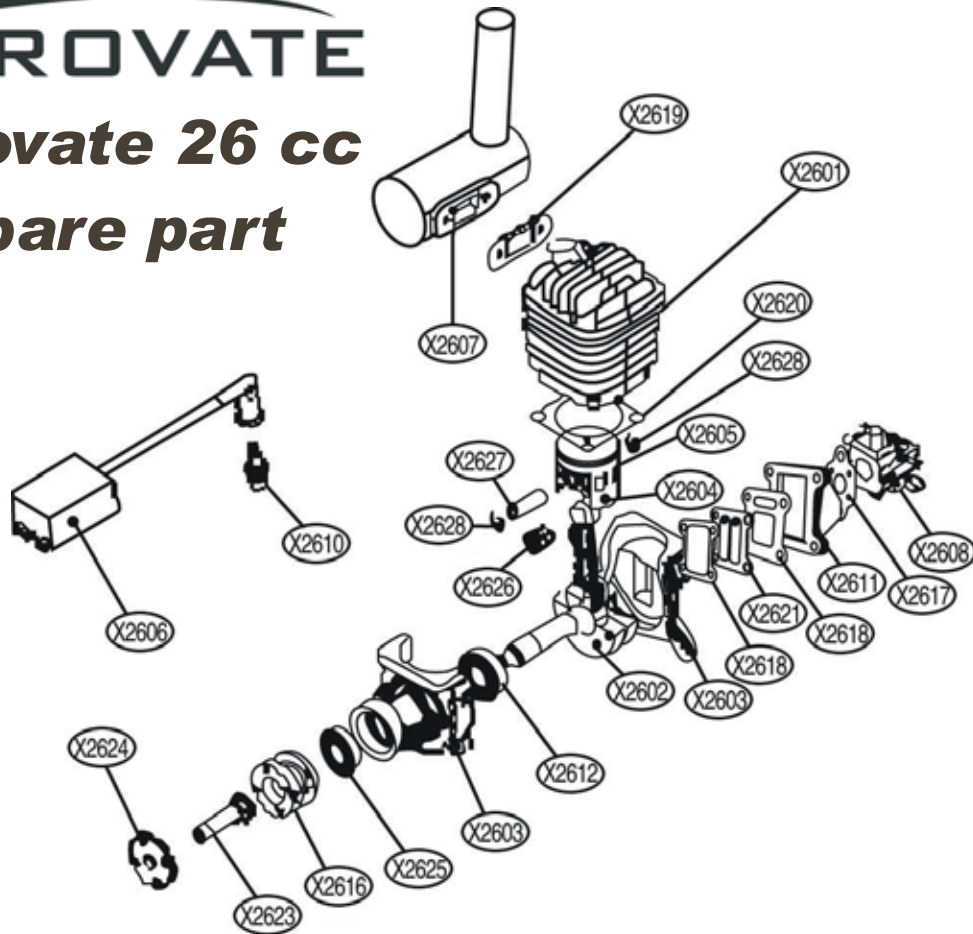

AEROVATE

Aerovate 26 cc

Spare part

Aerovate is a KMP brand name

1	CYLINDER	X2601
2	CRANKSHAFT accessory	X2602
3	CRANKCASE SET(front)	X2603
4	CRANKCASE SET(rear)	X2603
5	PISTON accessory	X2604+X2626+X2628+X2627+X2605
6	PROP HUB accessory	X2616+X2623+X2624
7	BEARINGS	X2612,X2625
8	IGNITION SET	(included sensor) X2606
9	GASKET SET	X2617+X2618+X2620+X2619
10	WRIST PIN BEARING	X2626
11	REED VALVE & INSULATOR	X2611,X2621
12	CARBURETOR	X2608
13	SPARK PLUG	X2610
14	MUFFLER	X2607
15	SCREW SET	