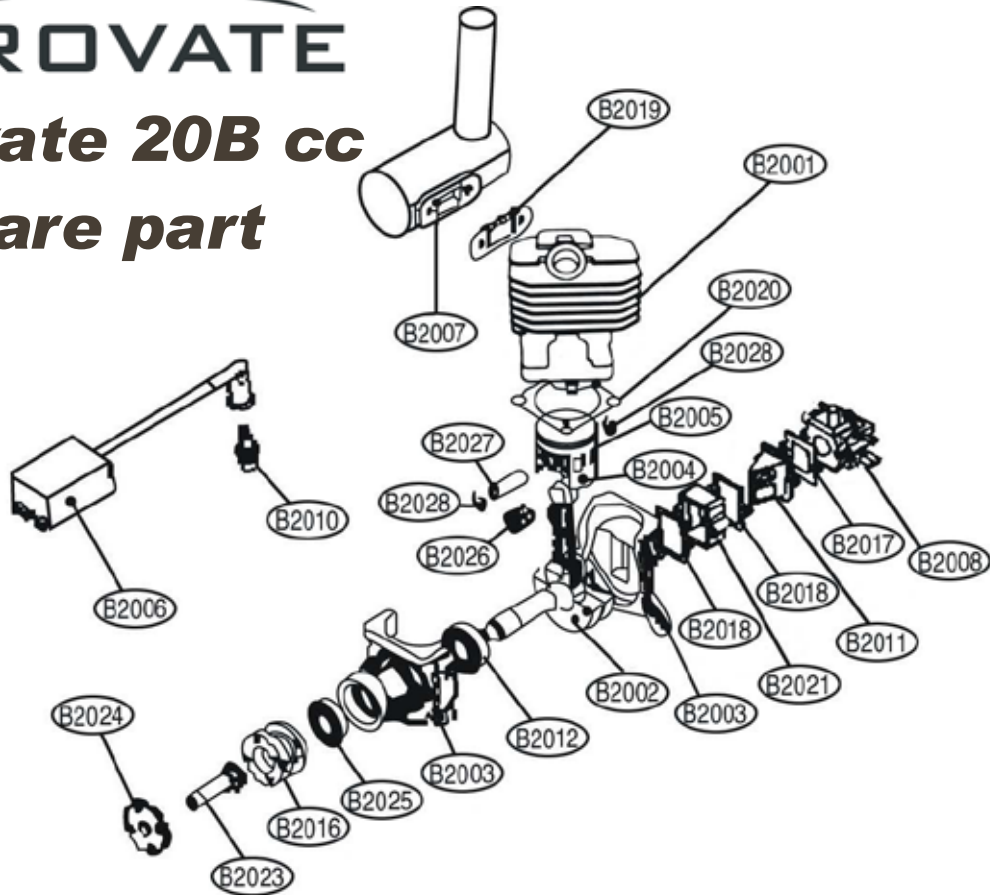

AEROVATE

Aerovate 20B cc

Spare part

Aerovate is a KMP brand name

1	CYLINDER	B2001
2	CRANKSHAFT accessory	B2002
3	CRANKCASE SET(front)	B2003
4	CRANKCASE SET(rear)	B2003
5	PISTON accessory	B2004+B2005+B2027+B2028+B2026
6	PROP HUB accessory	B2016+B2024+B2023
7	BEARINGS	B2012,B2025
8	IGNITION SET(included sensor)	B2006
9	GASKET SET	B2020+B2019+B2017+B2018
10	WRIST PIN BEARING	B2026
	REED VALVE &	
11	INSULATOR	B2011,B2021
12	CARBURETOR	B2008
13	SPARK PLUG	B2010
14	MUFFLER	B2007
15	SCREW SET	