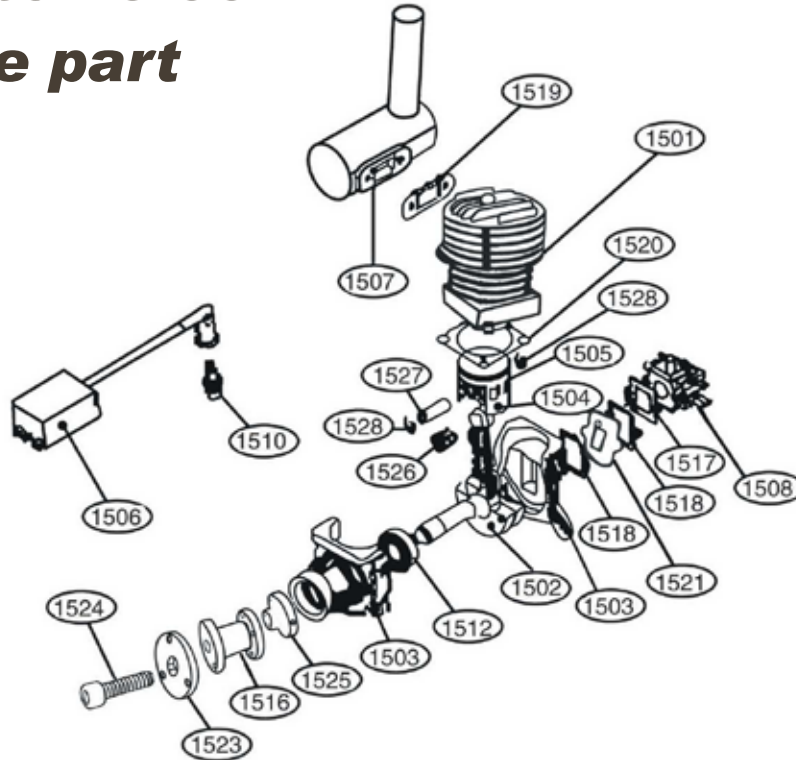

# Aerovate 15 cc Spare part

*Aereovate is a KMP brand name*

1	CYLINDER	1501
2	CRANKSHAFT accessory	1502
3	CRANKCASE SET(front)	1503
4	CRANKCASE SET(rear)	1503
5	PISTON accessory	1504+1505+1527+1528+1526
6	PROP HUB accessory	1516+1524+1523
7	BEARINGS	1512,1525
8	IGNITION SET	(included sensor) 1506
9	GASKET SET	1520+1519+1517+1518
10	WRIST PIN BEARING	1526
	REED VALVE &	
11	INSULATOR	1521
12	CARBURETOR	1508
13	SPARK PLUG	1510
14	MUFFLER	1507
15	SCREW SET	