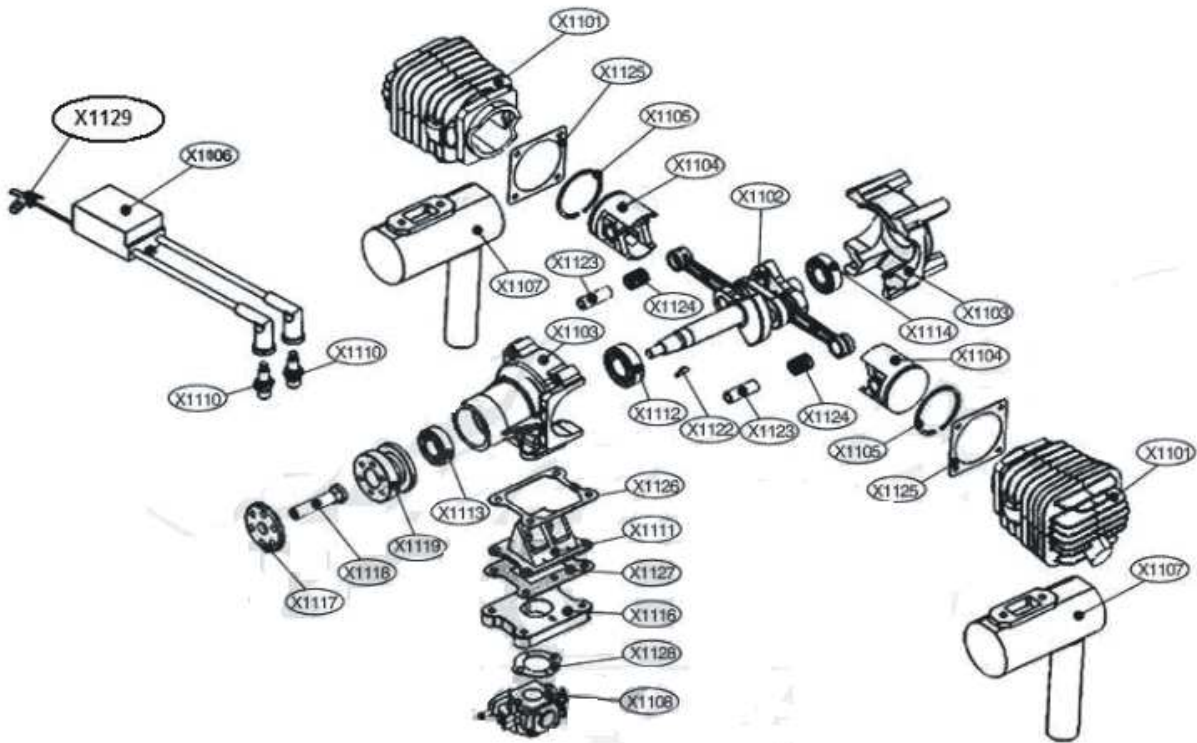

## Aerovate 110cc Twin Bottom Carb Spare part

*Aereovate is a KMP brand name*

1	CYLINDER	X1101
2	CRANKSHAFT accessory	X1102
3	CRANKCASE SET(front)	X1103
4	CRANKCASE SET(rear)	X1103
5	PISTON accessory	X1104+X1105+X1123+X1124+X1122
6	ROP HUB accessory	X1117+X1118+X1119
7	BEARINGS	X1112,X1113,X1114
8	IGNITION SET (included sensor)	X1106+X1129
9	GASKET SET	X1125+X1126+X1128+X1127
10	WRIST PIN BEARING	X1124
11	REED VALVE & INSULATOR	X1116+X1111
12	CARBURETOR	X1108
13	SPARK PLUG	X1110
14	MUFFLER	X1107
15	SCREW SET	